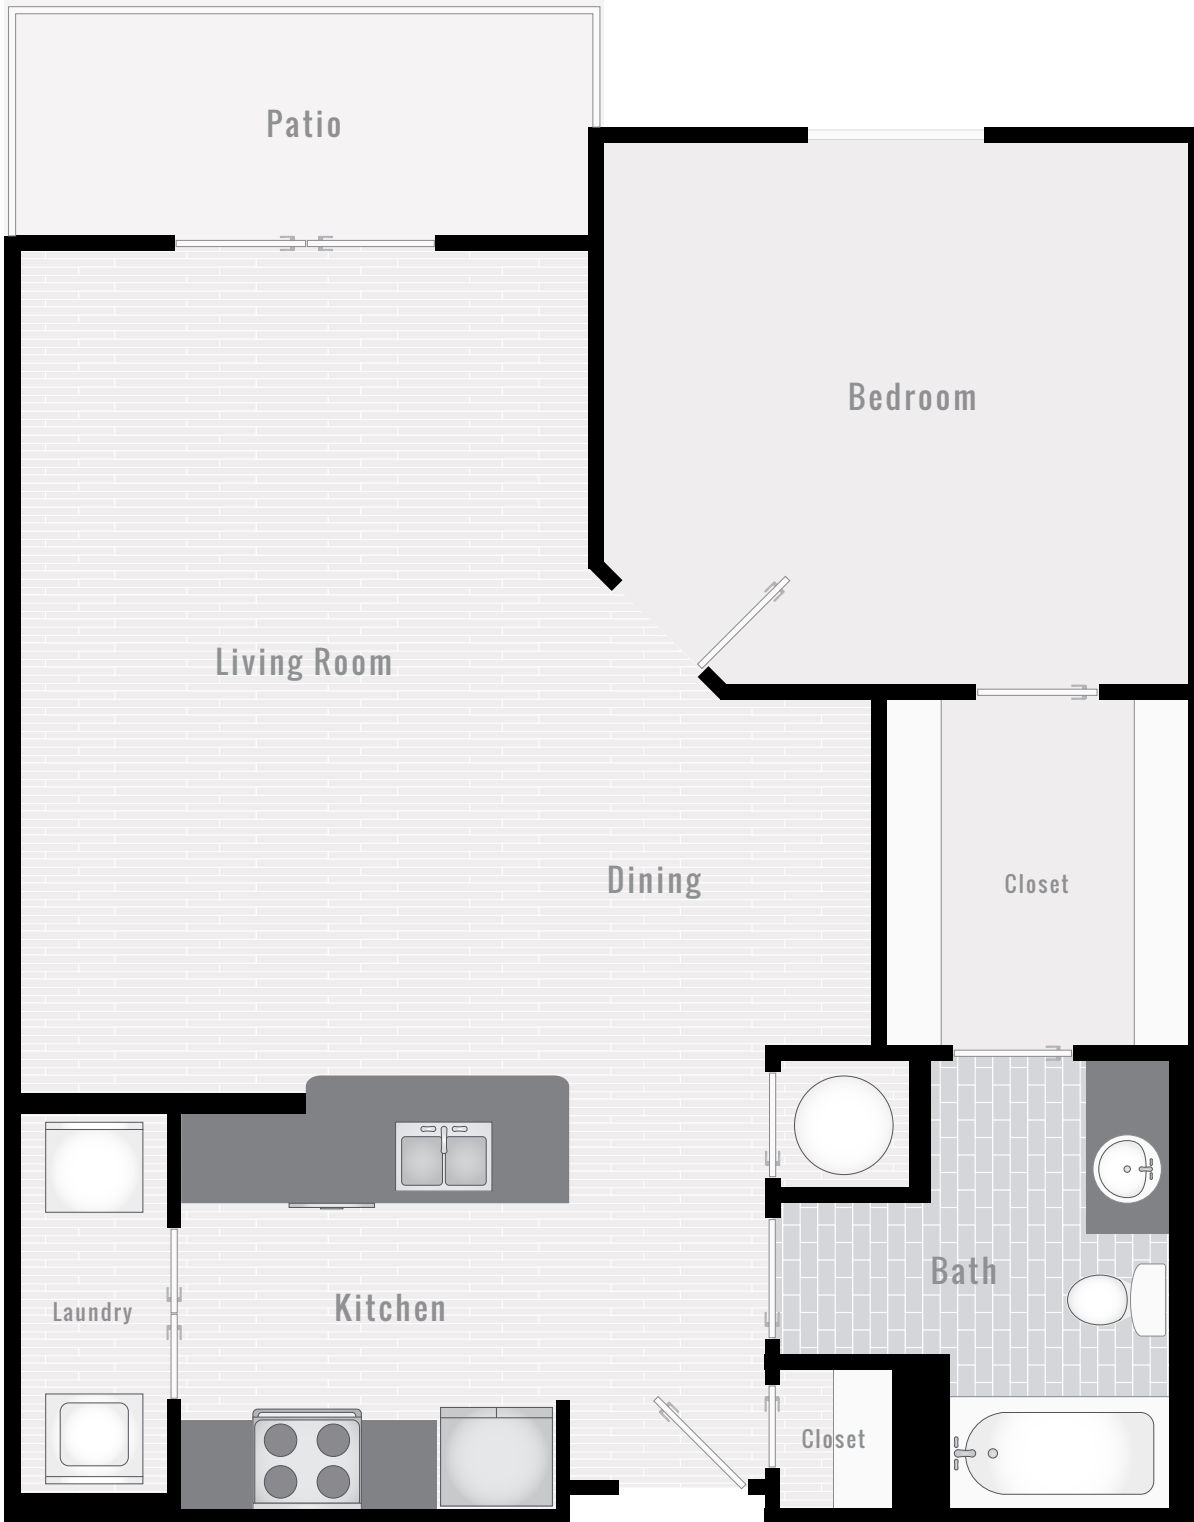

ASPEN

1 BEDROOM | 1 BATH | 786 SF

STONE RISE

610.321.1998
 900 Selwyn Place
 Glenmoore, PA 19343
StoneRiseApts.com

ASPEN BONUS

1 BEDROOM | 1 BATH | 867 SF

STONE RISE

610.321.1998

900 Selwyn Place
Glenmoore, PA 19343

StoneRiseApts.com

ALDER
 1 BEDROOM | 1 BATH | 849 SF

STONE RISE

610.321.1998

900 Selwyn Place
 Glenmoore, PA 19343

StoneRiseApts.com

ALDER BONUS

1 BEDROOM | 1 BATH | 917 SF

STONE RISE

610.321.1998

900 Selwyn Place
Glenmoore, PA 19343

StoneRiseApts.com

ASH

1 BEDROOM | 1 BATH | 967 SF

STONE RISE