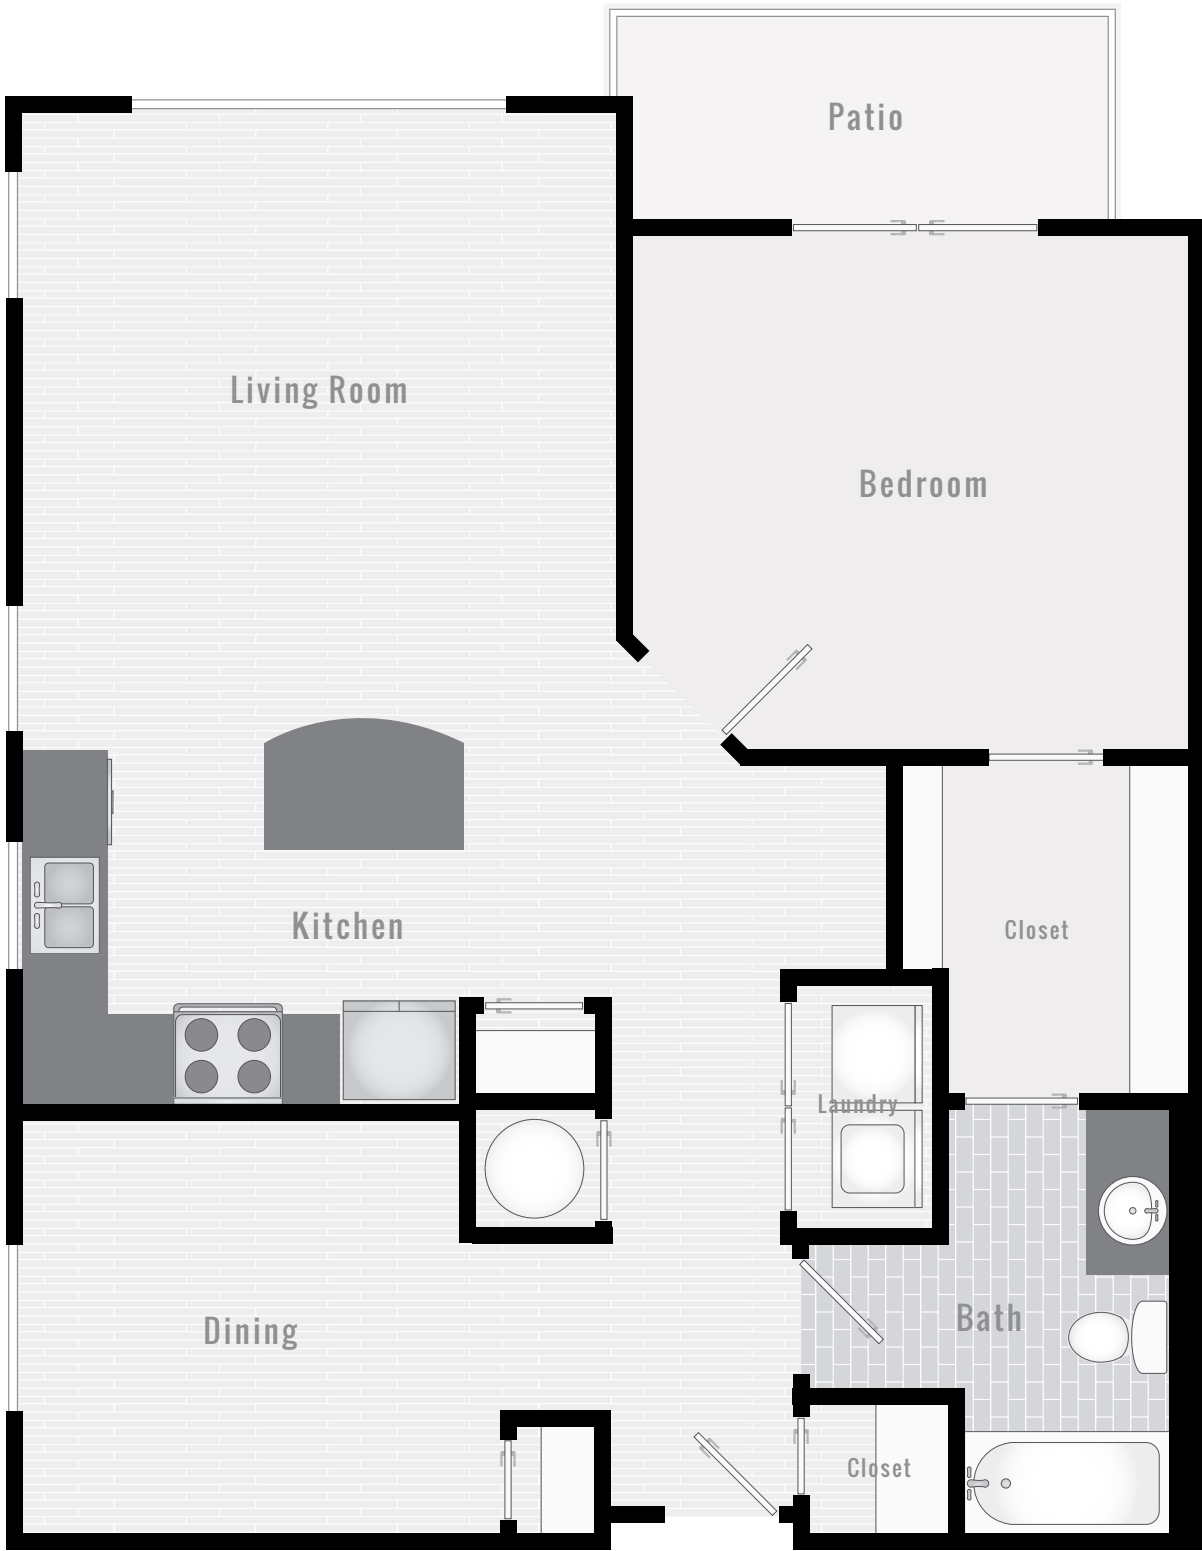

ASPEN

1 BEDROOM | 1 BATH | 786 SF

STONE RISE

610.321.1998
 900 Selwyn Place
 Glenmoore, PA 19343
StoneRiseApts.com

ASPEN BONUS

1 BEDROOM | 1 BATH | 867 SF

STONE RISE

610.321.1998

900 Selwyn Place
Glenmoore, PA 19343

StoneRiseApts.com

ALDER
 1 BEDROOM | 1 BATH | 849 SF

STONE RISE

610.321.1998

900 Selwyn Place
 Glenmoore, PA 19343

StoneRiseApts.com

ALDER BONUS

1 BEDROOM | 1 BATH | 917 SF

STONE RISE

610.321.1998

900 Selwyn Place
Glenmoore, PA 19343

StoneRiseApts.com

ASH

1 BEDROOM | 1 BATH | 967 SF

STONE RISE

610.321.1998

900 Selwyn Place
Glenmoore, PA 19343

StoneRiseApts.com

BAYBERRY

2 BEDROOM | 2 BATH | 1088 SF

STONE RISE

610.321.1998

900 Selwyn Place
Glenmoore, PA 19343