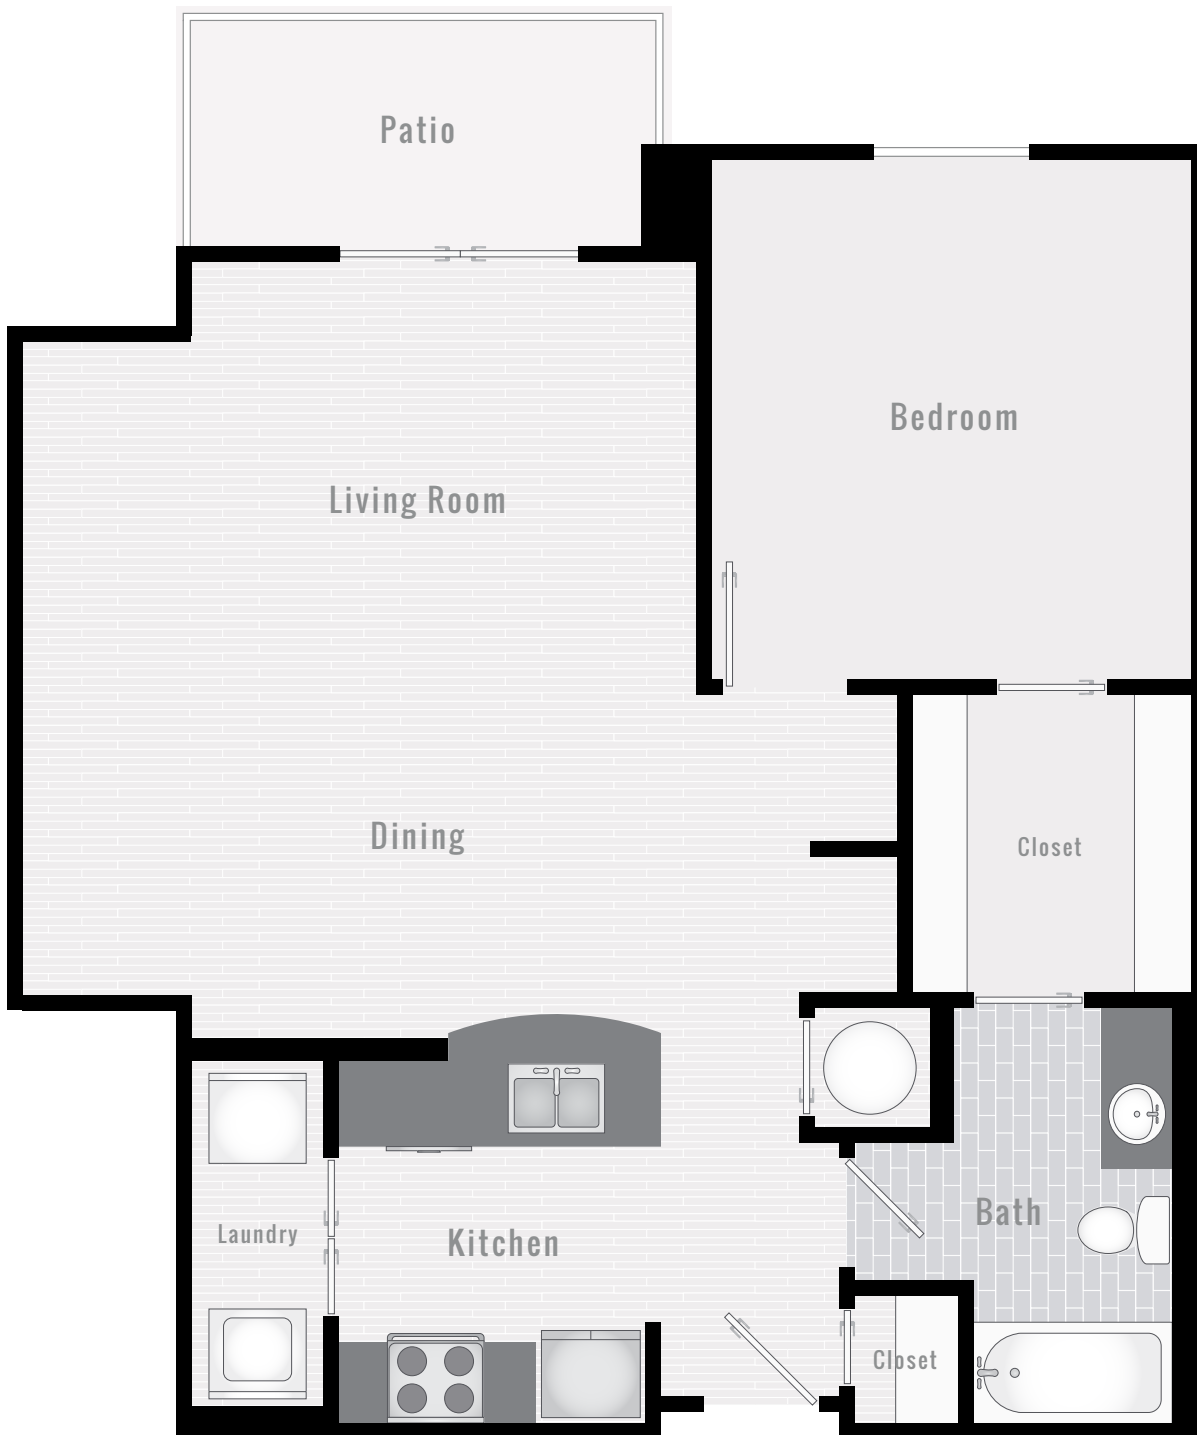

ASPEN

1 BEDROOM | 1 BATH | 786 SF

STONE RISE

610.321.1998
 900 Selwyn Place
 Glenmoore, PA 19343
StoneRiseApts.com

ASPEN BONUS

1 BEDROOM | 1 BATH | 867 SF

STONE RISE

610.321.1998

900 Selwyn Place
Glenmoore, PA 19343

StoneRiseApts.com

ALDER
 1 BEDROOM | 1 BATH | 849 SF

STONE RISE

610.321.1998

900 Selwyn Place
 Glenmoore, PA 19343

StoneRiseApts.com

ALDER BONUS

1 BEDROOM | 1 BATH | 917 SF

STONE RISE

610.321.1998

900 Selwyn Place
Glenmoore, PA 19343

StoneRiseApts.com

ASH

1 BEDROOM | 1 BATH | 967 SF

STONE RISE

610.321.1998

900 Selwyn Place
Glenmoore, PA 19343

StoneRiseApts.com

BAYBERRY

2 BEDROOM | 2 BATH | 1088 SF

STONE RISE

610.321.1998

900 Selwyn Place
Glenmoore, PA 19343